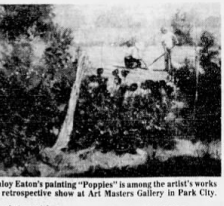

Art calendar

Artists for the Visited Arts, 195 N. 1st St. 10 a.m. to 5 p.m. Nov. 12-13. ...
Arts Center, 1000 S. 1000 E. 10 a.m. to 5 p.m. Nov. 12-13. ...
Arts Center, 1000 S. 1000 E. 10 a.m. to 5 p.m. Nov. 12-13. ...

Arts Center, 1000 S. 1000 E. 10 a.m. to 5 p.m. Nov. 12-13. ...
Arts Center, 1000 S. 1000 E. 10 a.m. to 5 p.m. Nov. 12-13. ...
Arts Center, 1000 S. 1000 E. 10 a.m. to 5 p.m. Nov. 12-13. ...

Arts Center, 1000 S. 1000 E. 10 a.m. to 5 p.m. Nov. 12-13. ...
Arts Center, 1000 S. 1000 E. 10 a.m. to 5 p.m. Nov. 12-13. ...
Arts Center, 1000 S. 1000 E. 10 a.m. to 5 p.m. Nov. 12-13. ...

Arts Center, 1000 S. 1000 E. 10 a.m. to 5 p.m. Nov. 12-13. ...
Arts Center, 1000 S. 1000 E. 10 a.m. to 5 p.m. Nov. 12-13. ...
Arts Center, 1000 S. 1000 E. 10 a.m. to 5 p.m. Nov. 12-13. ...

PICK YOUR CARD, PLACE YOUR AD. For your convenience, we now accept the credit card of your choice. WANT-ADS 437-2000. 143 South Main, Salt Lake City, Utah.

Rock-A-Bye Baby Furniture & Accessories. GREATEST SALE EVER. FANTASTIC PRICES STOREWIDE SAVINGS. 6900 South Highland Drive 942-7887.

20% Off All Dinnerware. Help Yourself. Preview - with hand painted (used) items. Reg. $1.99 each. Now 20% off. Pick 1 imports.

the Closet Organizers. ORGANIZING UTAH ONE CLOSET AT A TIME. FREE IN-HOME ESTIMATES. CALL TODAY 264-4943.

PRE THANKSGIVING SALE. 20% OFF PARKER PENS. SALE DATES: Nov. 17th & 18th. FREE ENGRAVING FRIDAY BETWEEN 11 AM & 3 PM ONLY.

Salt Lake City/Downtown: 30 West 900 South Ph. 364-2902 Cottonwood: 4850 Highland Drive Ph. 272-4422 Murray: 6230 South State Ph. 268-2851 Shop Mon-Sat 10-6 Sun 12-5